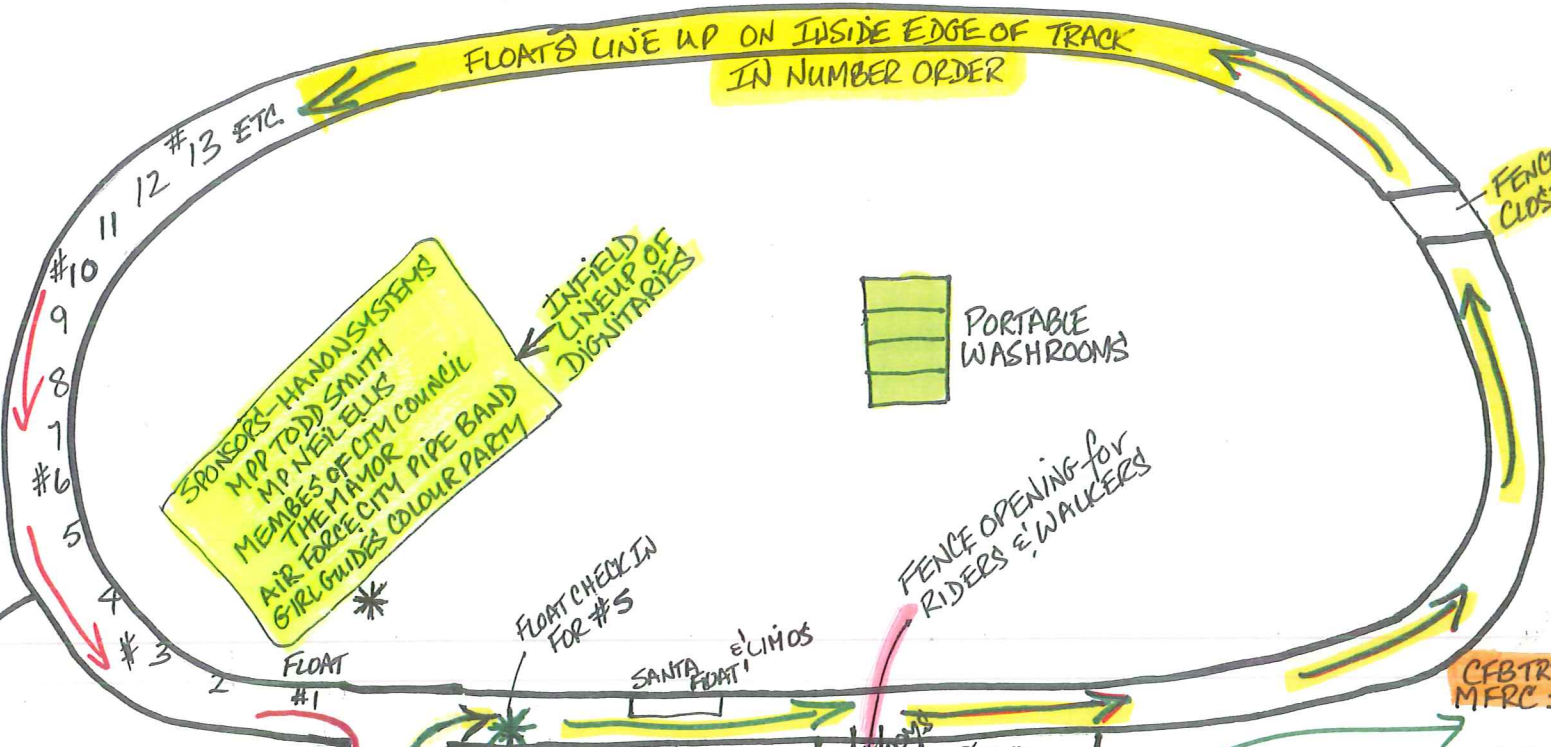

BELLEVILLE FAIRGROUNDS PROPERTY  
 CORNER OF BRIDGE ST W & SIDNEY ST  
 (RACETRACK PROPERTY)

SANTA  
 CLAUS  
 PARADE  
 SUN NOV 20  
 2016

BELMONT  
 NURSING  
 HOME

SHRINE  
 CLUB ASSEMBLY  
 AREA

CURLING CLUB  
 WASHROOMS  
 GRAND STAND (OPEN)

CFB TRENTON  
 MFRS SET UP

PAVED AREA  
 PAVED AREA

SET UP AREA FOR FULL  
 SIZED TRACTOR TRAILER  
 FLOATS

CURLING CLUB & VOLUNTEER PARKING  
 FLOAT ACCESS ONLY

ENTRANCE  
 FOR  
 RIDERS  
 &  
 WALKERS  
 ONLY

FLOAT  
 EXIT  
 ONLY  
 TO ROUTE

BRIDGE ST. W.

BRIDGE ST. W.

SIDNEY  
 STREET

CATHARINE  
 STREET

BEN BLEECKER PROPERTY

4:15 PM  
 ASSEMBLY AREA FOR  
 BELLEVILLE POLICE SERVICES  
 FIRE & EMERGENCY SERVICES  
 CLEANERS FOOD BANK  
 CANADA POST WORKERS  
 MADD