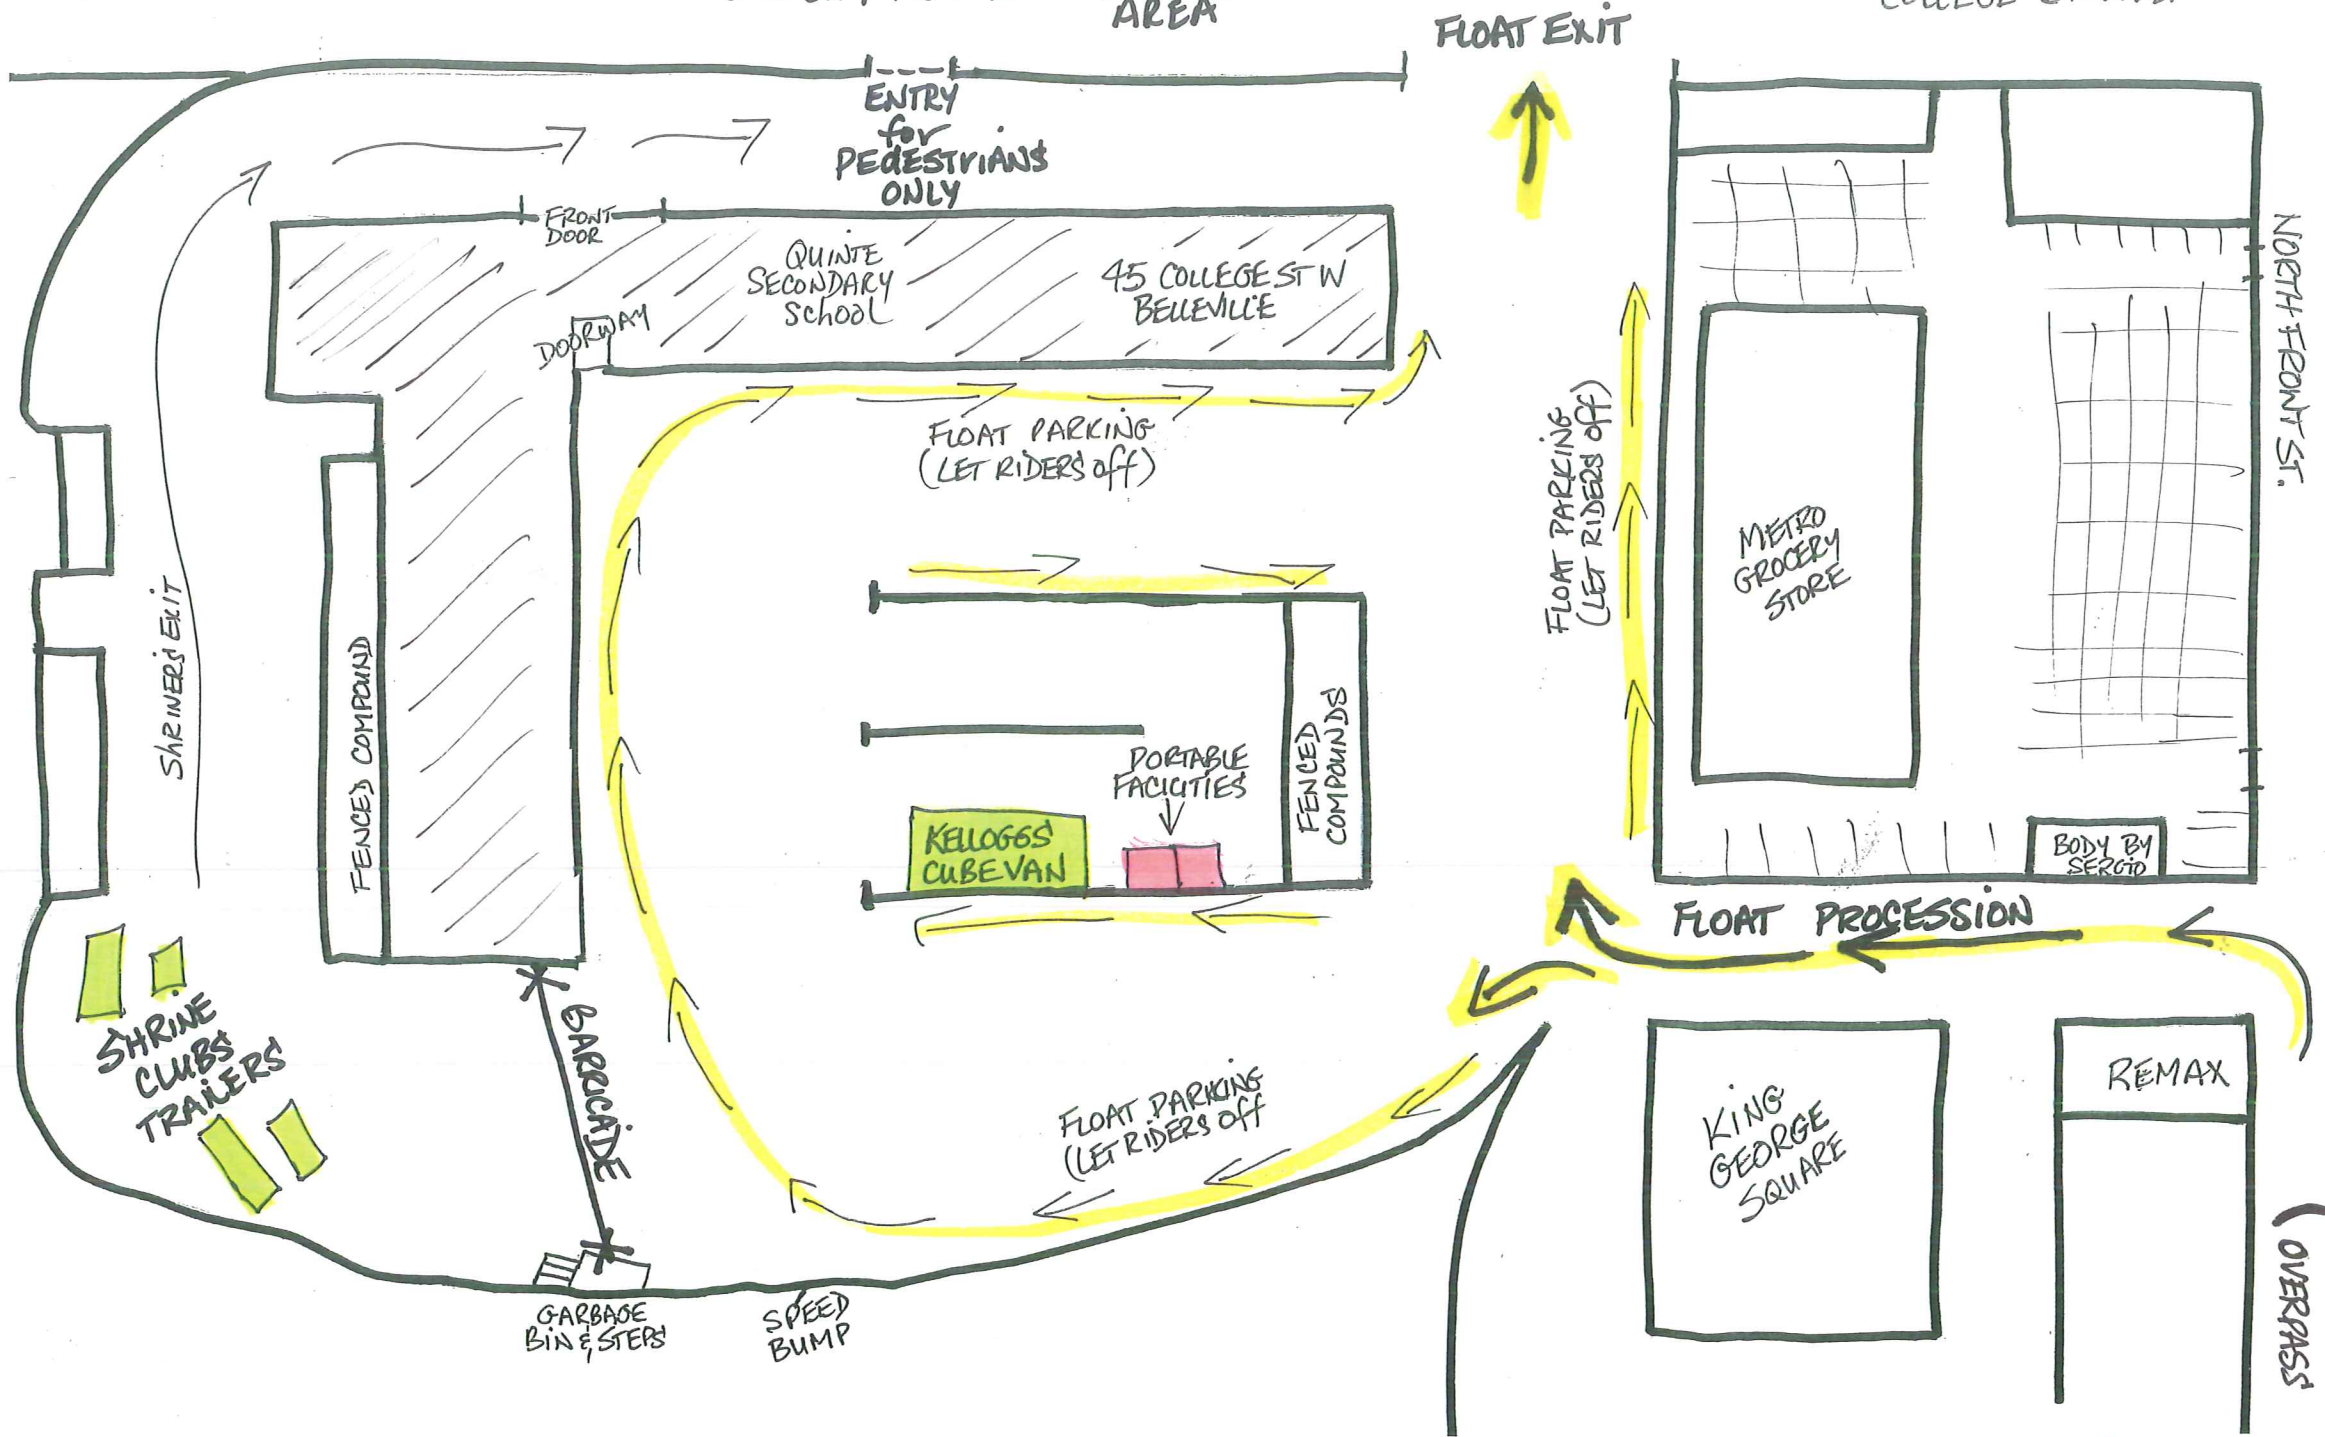

COLLEGE ST. WEST

SANTA CLAUS PARADE SUNDAY NOV 20 - ENDING AREA

COLLEGE ST. WEST

FLOAT EXIT

ENTRY
for
PEDESTRIANS
ONLY

FRONT DOOR

DOORWAY

QUINTE
SECONDARY
SCHOOL

45 COLLEGE ST W
BELLEVILLE

FLOAT PARKING
(LET RIDERS OFF)

FLOAT PARKING
(LET RIDERS OFF)

METRO
GROCERY
STORE

PORTABLE
FACILITIES

KELLOGG'S
CUBE VAN

FENCED
COMPOUNDS

BODY BY
SERGIO

FLOAT PROCESSION

SHRINE
EXIT

FENCED
COMPOUND

SHRINE
CLUBS
TRAILERS

BARRICADE

GARBAGE
BIN & STEPS

SPEED
BUMP

FLOAT PARKING
(LET RIDERS OFF)